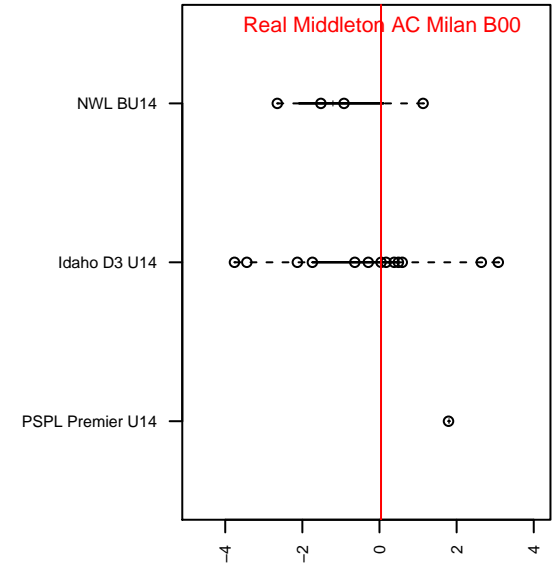

Real Middleton AC Milan B00

, ID
 B00 total strength=1056
 attack=2.69 defense=2.18
 fall league = Idaho D3 U14
 spr league = Spr Idaho D3 A U14
 notes= CF

alt names used:
 REAL MIDDLETON CF AC MILAN
 REAL MIDDLETON CF AC MILAN

Venues played:
 2013 Spr Idaho D3 U13 Division 1 U13
 2014 Idaho D3 U14 U14
 2014 Spr Idaho D3 A U14

Real Middleton AC Milan B00
 Dots are actual minus expected GF (blue circles) and GA (red triangles).
 Blue line is smoothed change in attack strength. Red is smoothed change in defense strength.

**attack and defense variance (black dot)
relative to other teams
and top 10 in region**

**attack and defense rating
relative to others at age
and all opponents in last 13 months**

Performance relative to 13 month average