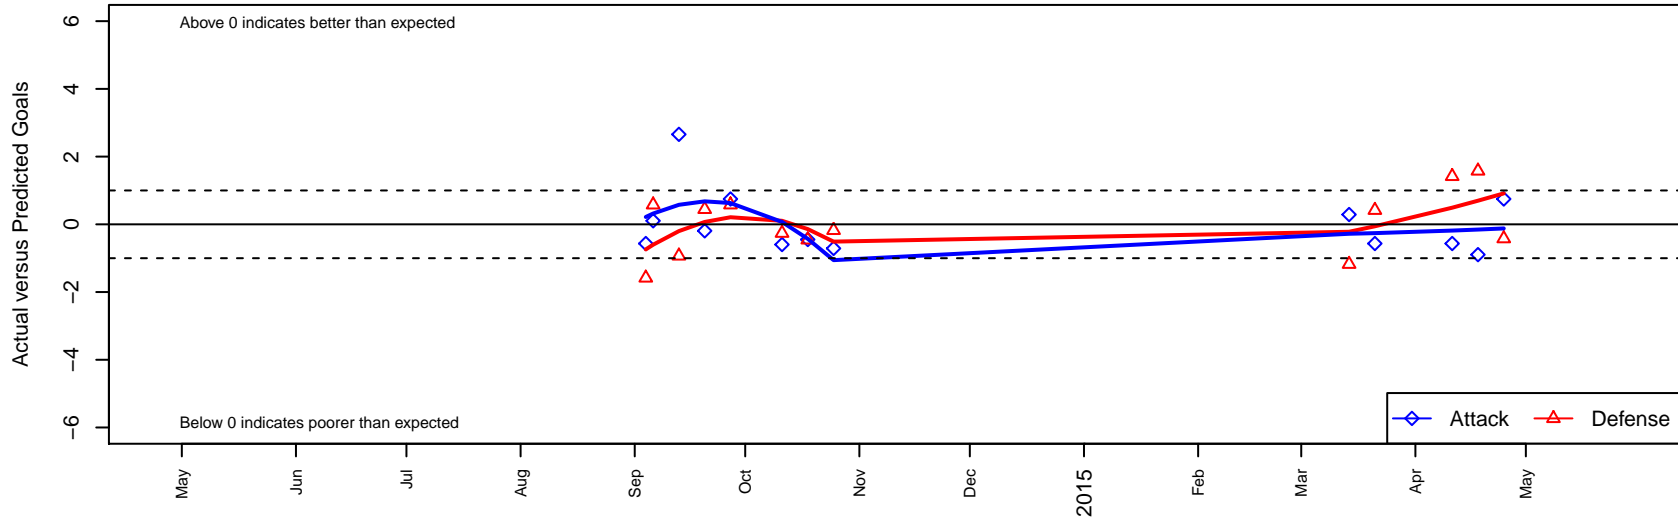

Real Middleton AC Milan B00

, ID
 B00 total strength=1056
 attack=2.69 defense=2.18
 fall league = Idaho D3 U14
 spr league = Spr Idaho D3 A U14
 notes= CF

alt names used:
 REAL MIDDLETON CF AC MILAN
 REAL MIDDLETON CF AC MILAN

Venues played:
 2013 Spr Idaho D3 U13 Division 1 U13
 2014 Idaho D3 U14 U14
 2014 Spr Idaho D3 A U14

Real Middleton AC Milan B00
 Dots are actual minus expected GF (blue circles) and GA (red triangles).
 Blue line is smoothed change in attack strength. Red is smoothed change in defense strength.

**attack and defense variance (black dot)
relative to other teams
and top 10 in region**

**attack and defense rating
relative to others at age
and all opponents in last 13 months**

Performance relative to 13 month average